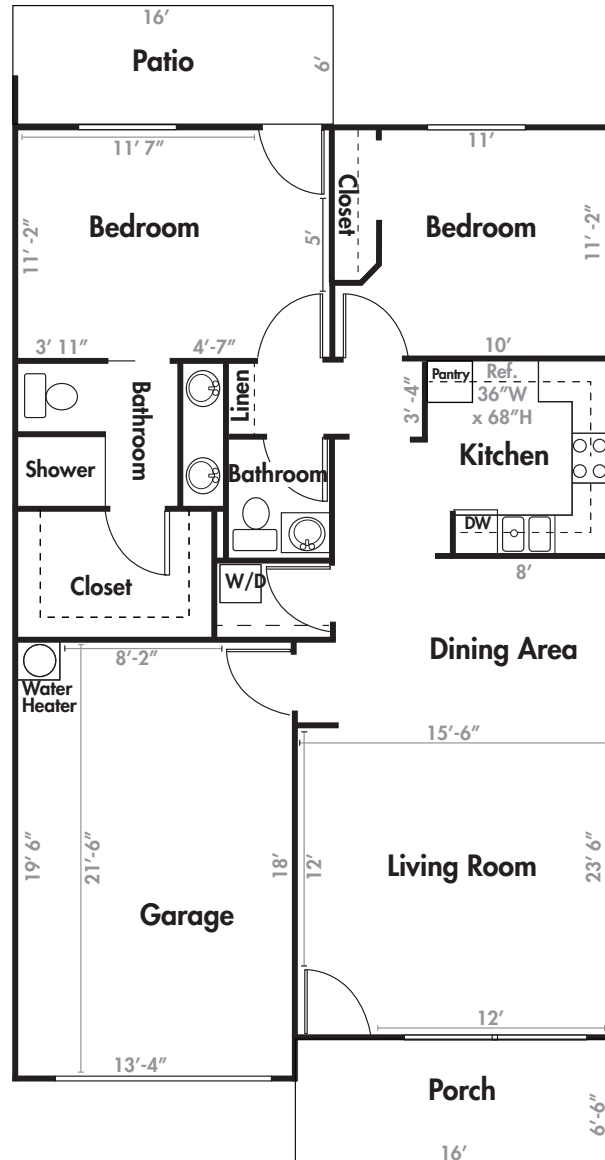

FLOOR PLAN

Cottage Unit C

2 Bedroom, 1.5 Bath • 1114 Square Feet

Amenities Included:

Water, Sewer, Garbage
Washer/Dryer
Landscaping
Cottage Maintenance
Exercise Programs/Classes
Spectrum Cable TV
Garage with Auto Opener

Optional Amenities:

Meals in Manor Dining Room
Medical Guardian Emergency Response System
Housekeeping
Hair Salon
Social Activities
Handyman Services
Transportation

Town Square at Bethany • Independent Living