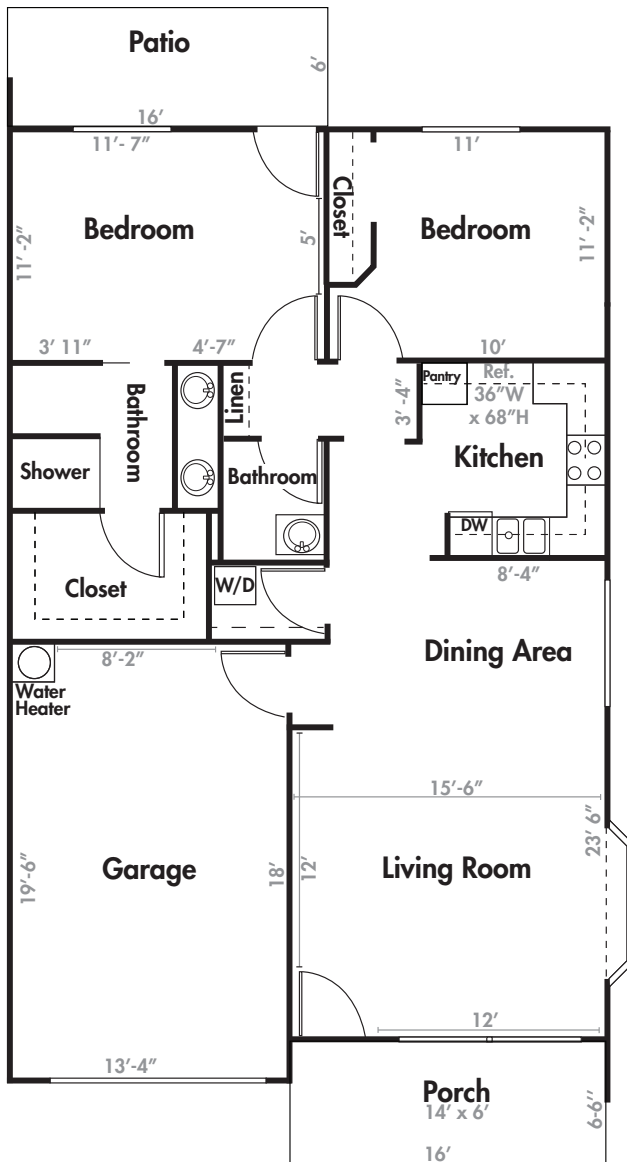

FLOOR PLAN

Cottage Unit B

2 Bedroom, 1.5 Bath • 1114 Square Feet

Amenities Included:

- Water, Sewer, Garbage
- Washer/Dryer
- Landscaping
- Cottage Maintenance
- Exercise Programs/Classes
- Spectrum Cable TV
- Garage with Auto Opener

Optional Amenities:

- Meals in Manor Dining Room
- Medical Guardian Emergency Response System
- Housekeeping
- Hair Salon
- Social Activities
- Handyman Services
- Transportation

Town Square at Bethany • Independent Living